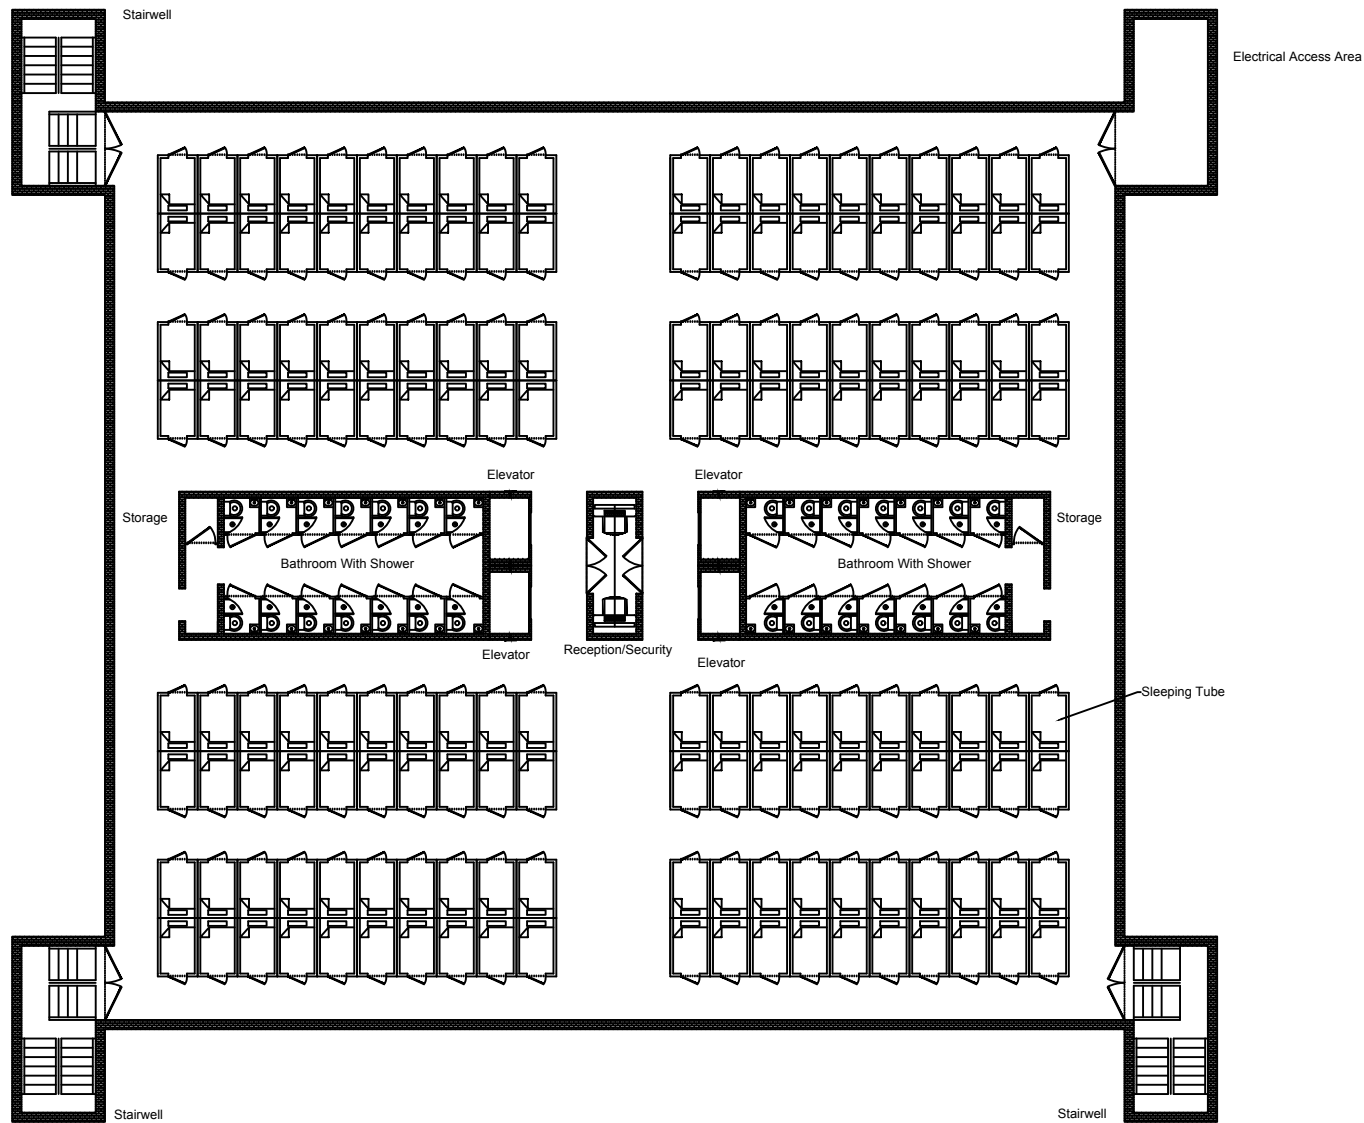

SLEEPING TUBES HOTEL/HOMELESS SHELTER TVCF, INC.

NOTES:

- 1) 320 sleeping tubes stack 2 high
- 2) 28 bathroom/shower combinations
- 3) 4 elevators and 3 stairwells
- 4) 6 stories high building
- 6) Named after TV Ramos
- 7) Located in Los Angeles
Belize Central America

Thomas Eden Ramos
 (323)537-6239
 DATE: 10/16/18
 Draftman: Shane McNeil
 (424)414-9700

SLEEPING TUBES HOTEL/HOMELESS SHELTER TVCF, INC.

NOTES:

- 1) 320 sleeping tubes stack 2 high
- 2) 28 bathroom/shower combinations
- 3) 4 elevators and 3 stairwells
- 4) 6 stories high building
- 6) Name After TV Ramos
- 7) Located in Belize
And downtown Los Angeles

Thomas Eden Ramos
(323)537-6239

DATE: 10/16/18

Draftman: Shane McNeil
(424)414-9700

SLEEPING TUBES HOTEL/HOMELESS SHELTER TVCF, INC.

NOTES:

- | | |
|------------------------------------|----------------------------|
| 1) 320 sleeping tubes stack 2 high | 6) Name After TV Ramos |
| 2) 28 bathroom/shower combinations | 7) Located downtown Belize |
| 3) 4 elevators and 3 stairwells | And Los Angeles |
| 4) 6 stories high building | |